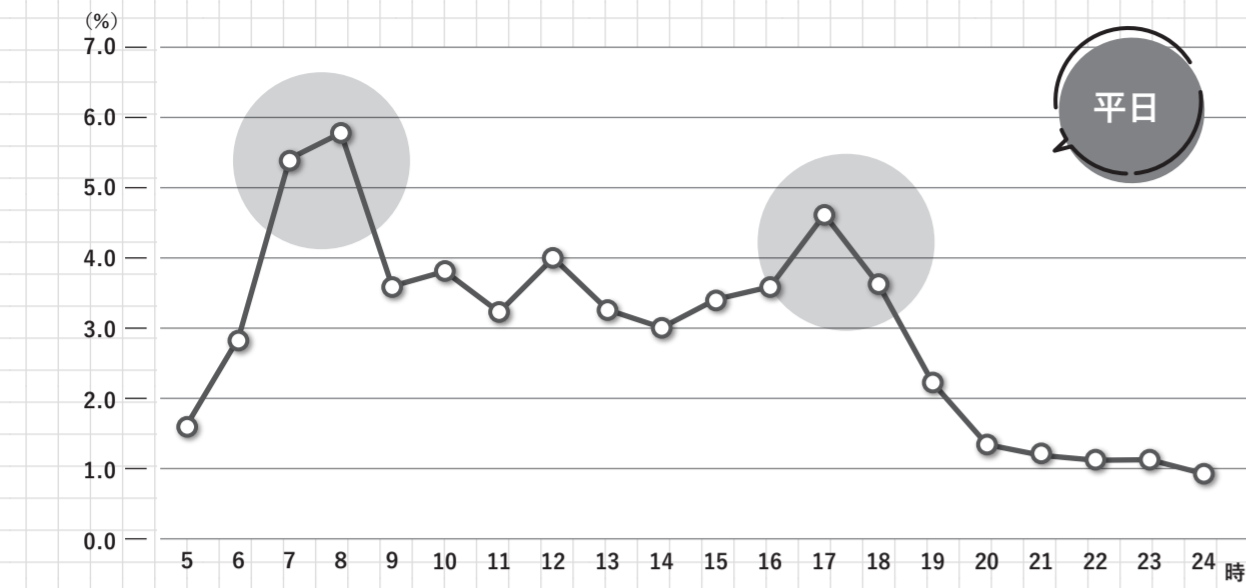

データで見るFMとやまの聴かれ方

FMとやまがよく聴かれている時間帯 (ラジオ聴取習慣率) 全体 n=800

ラジオ聴取習慣率とは...
ラジオを日常的に聴いている人の割合を示す調査で、時間毎に日常的にラジオを聴く習慣があるかどうかを尋ね、各時間帯60分毎の数値を平均して「ラジオ聴取習慣率」としています。

平日は朝と夕方の通勤時間帯によく聴かれていることがわかります。